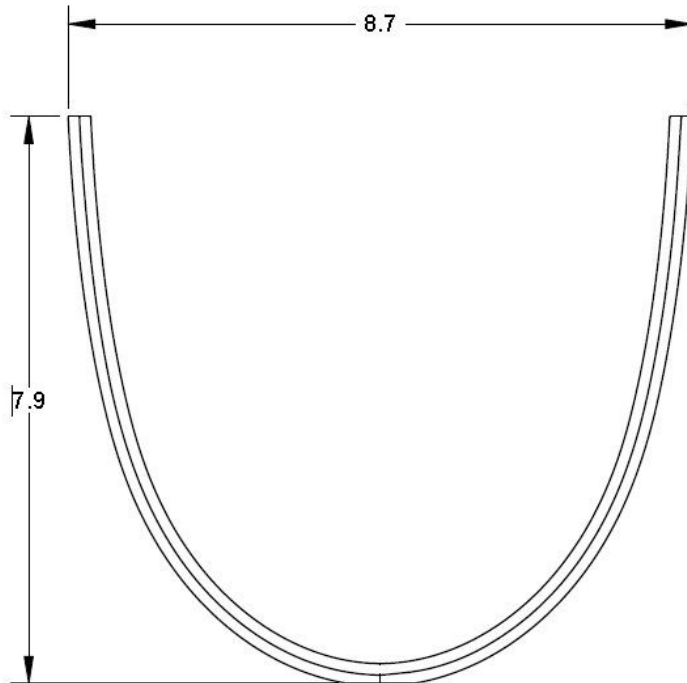

<p>Number</p> <p style="text-align: center;">200-RI</p>	<p>Series</p> <p style="text-align: center;">CPS200 Rebate Insert Pro Plus 200</p>
---	--

200-RI Rebate Insert

Manufacturer

Specification

JOSAM 200-RI REBATE INSERT FOR PRO-PLUS 200C 8" INTERNAL WIDTH TRENCH CHANNELS. MADE WITH PVC MATERIAL TO FIT IN INTERNAL RECESS BETWEEN CHANNEL SECTIONS, WITH OR WITHOUT SEALANT, TO PROVIDE SMOOTH CHANNEL TRANSITIONS, SUPPLIED BY TRENCH DRAIN SUPPLY.